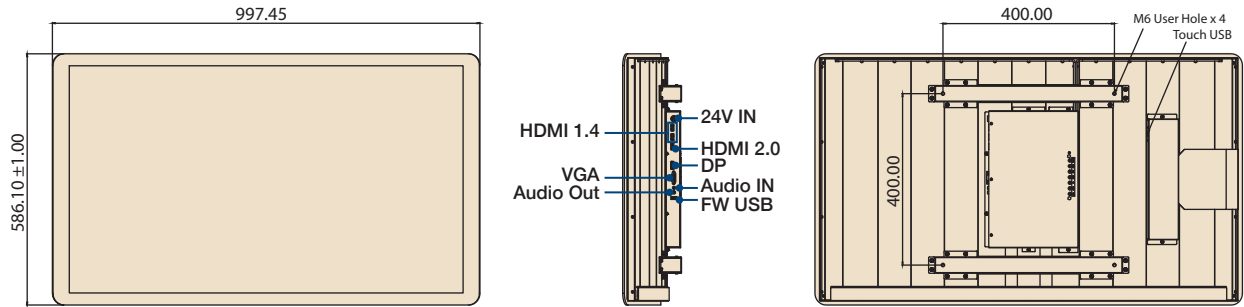

Dimensions

Unit: mm

Ordering Information

Model Name	Description
CRV-430WP-45UHA2	43" UHD 450 cd/m², C type curved touch monitor with P-cap touch

Optional Items

Part Number	Description
1700027186-01	HDMI cable 1.5 meter
1700023591-01	HDMI cable 1.2 meter
XIDS-STD-24050	A/D 100-240V 120W 24V C14 DIN 4 PIN →→
1702002600	Power Cord UL 3P 10A 125V 183cm

Packing List

Part Number	Description
1700002215	M Cable USB-A(M)/USB-A(M) 180CM
1700026656-01	M Cable Displayport 20P(M)/Displayport 20P(M) 190CM